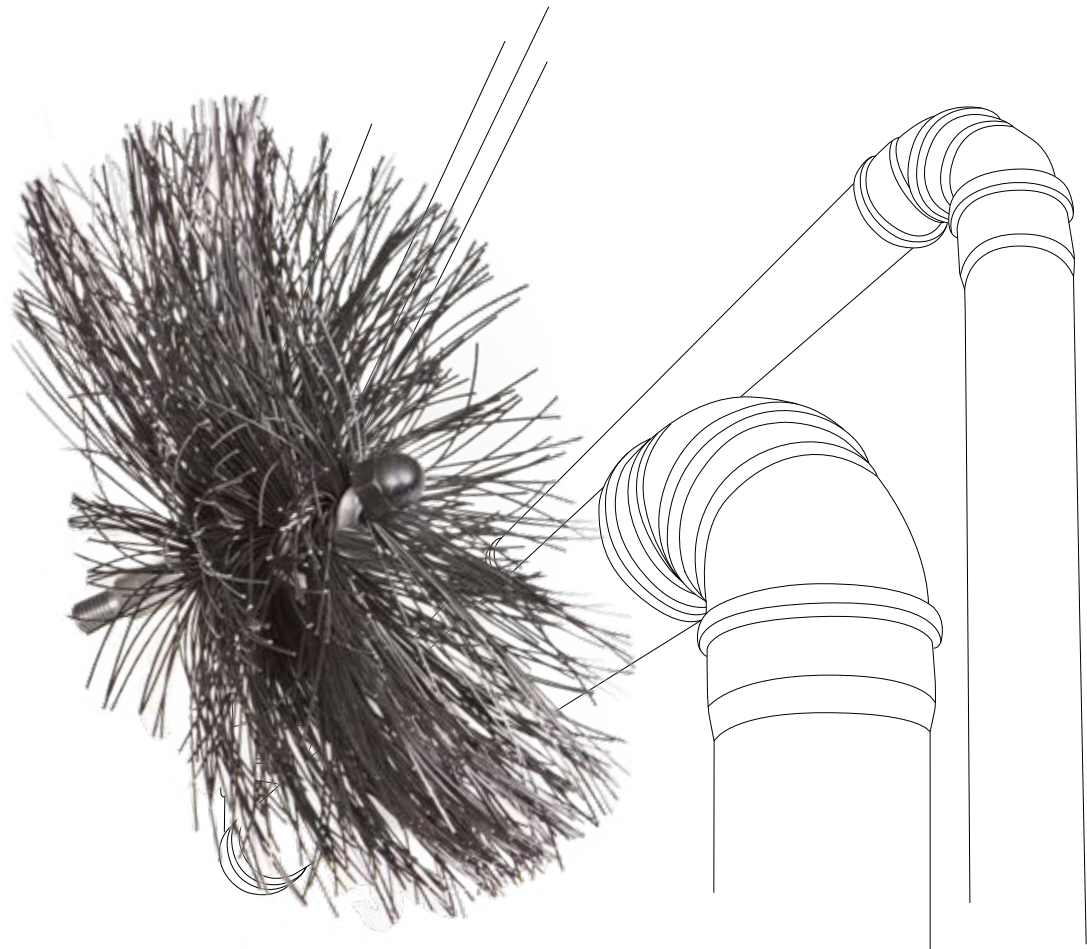

WÖHLER

PROFESSIONAL CLEANING

Wohler Brush Kits

Everything you need for cleaning

The Measure of Technology

Made in
Germany