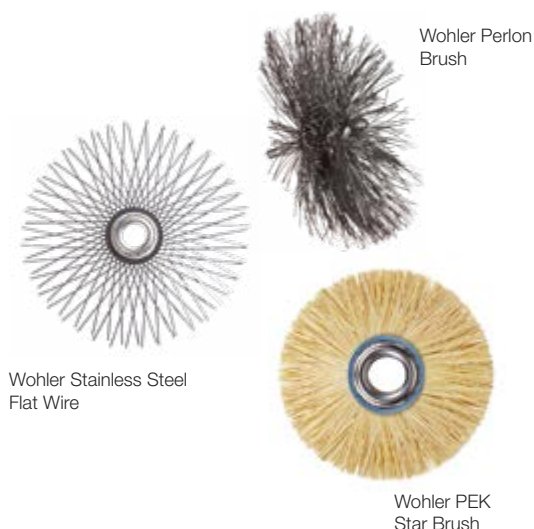

From our thickest 4.3" XL viper to our most flexible 1.7" mini viper and the Wohler H 420 handy viper with its digital distance measurement, there is a wide selection of threaded or star brushes that you can use for the respective cleaning.

Wohler Brush Type	Qty
<b>Perlon Brush</b> Black plastic fiber for light condition sweeping in stainless steel chimneys. Heat tolerant to 122F.	
<b>Stainless Steel Flat Wire</b> Premium flat wire for harder deposits in masonry/tile chimneys.	
<b>Stainless Steel Crimped Wire</b> Thin stainless steel wires that have been crimped. Excellent for soft to medium soot in all chimneys.	
<b>PEK</b> High tech synthetic fiber for light condition sweeping in stainless steel chimneys, ducts, and pellet stoves. Heat tolerant to 300F.	